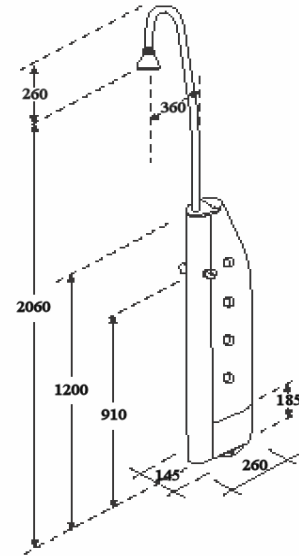

## The Sola-Aqua Solar Shower

**Water Tank:** 4.88 gallons (18.5 ltr.)

**Fittings:** Cold and Warm Water.

**Sprinkler Rose:** Swivelling.

**Location:**  
Sheltered from the wind and sunny.

**Operation Pressure:**  
Max. 5 bar.

**Weight:**  
Empty: 22 Pounds.  
Full: 63.8 Pounds.

**Material:**  
**Shower case:** V2A.  
**Tank:** Polythene.

**Connection:** Cold water  
.5" Garden or  
.5" Outer thread.

**Fixing:**  
Good stability through own weight,  
in addition 2 plastic dowels M8 x 50 with high-grade steel screws  
M10 x 50.

**Packing:** About 0.08 m<sup>3</sup>